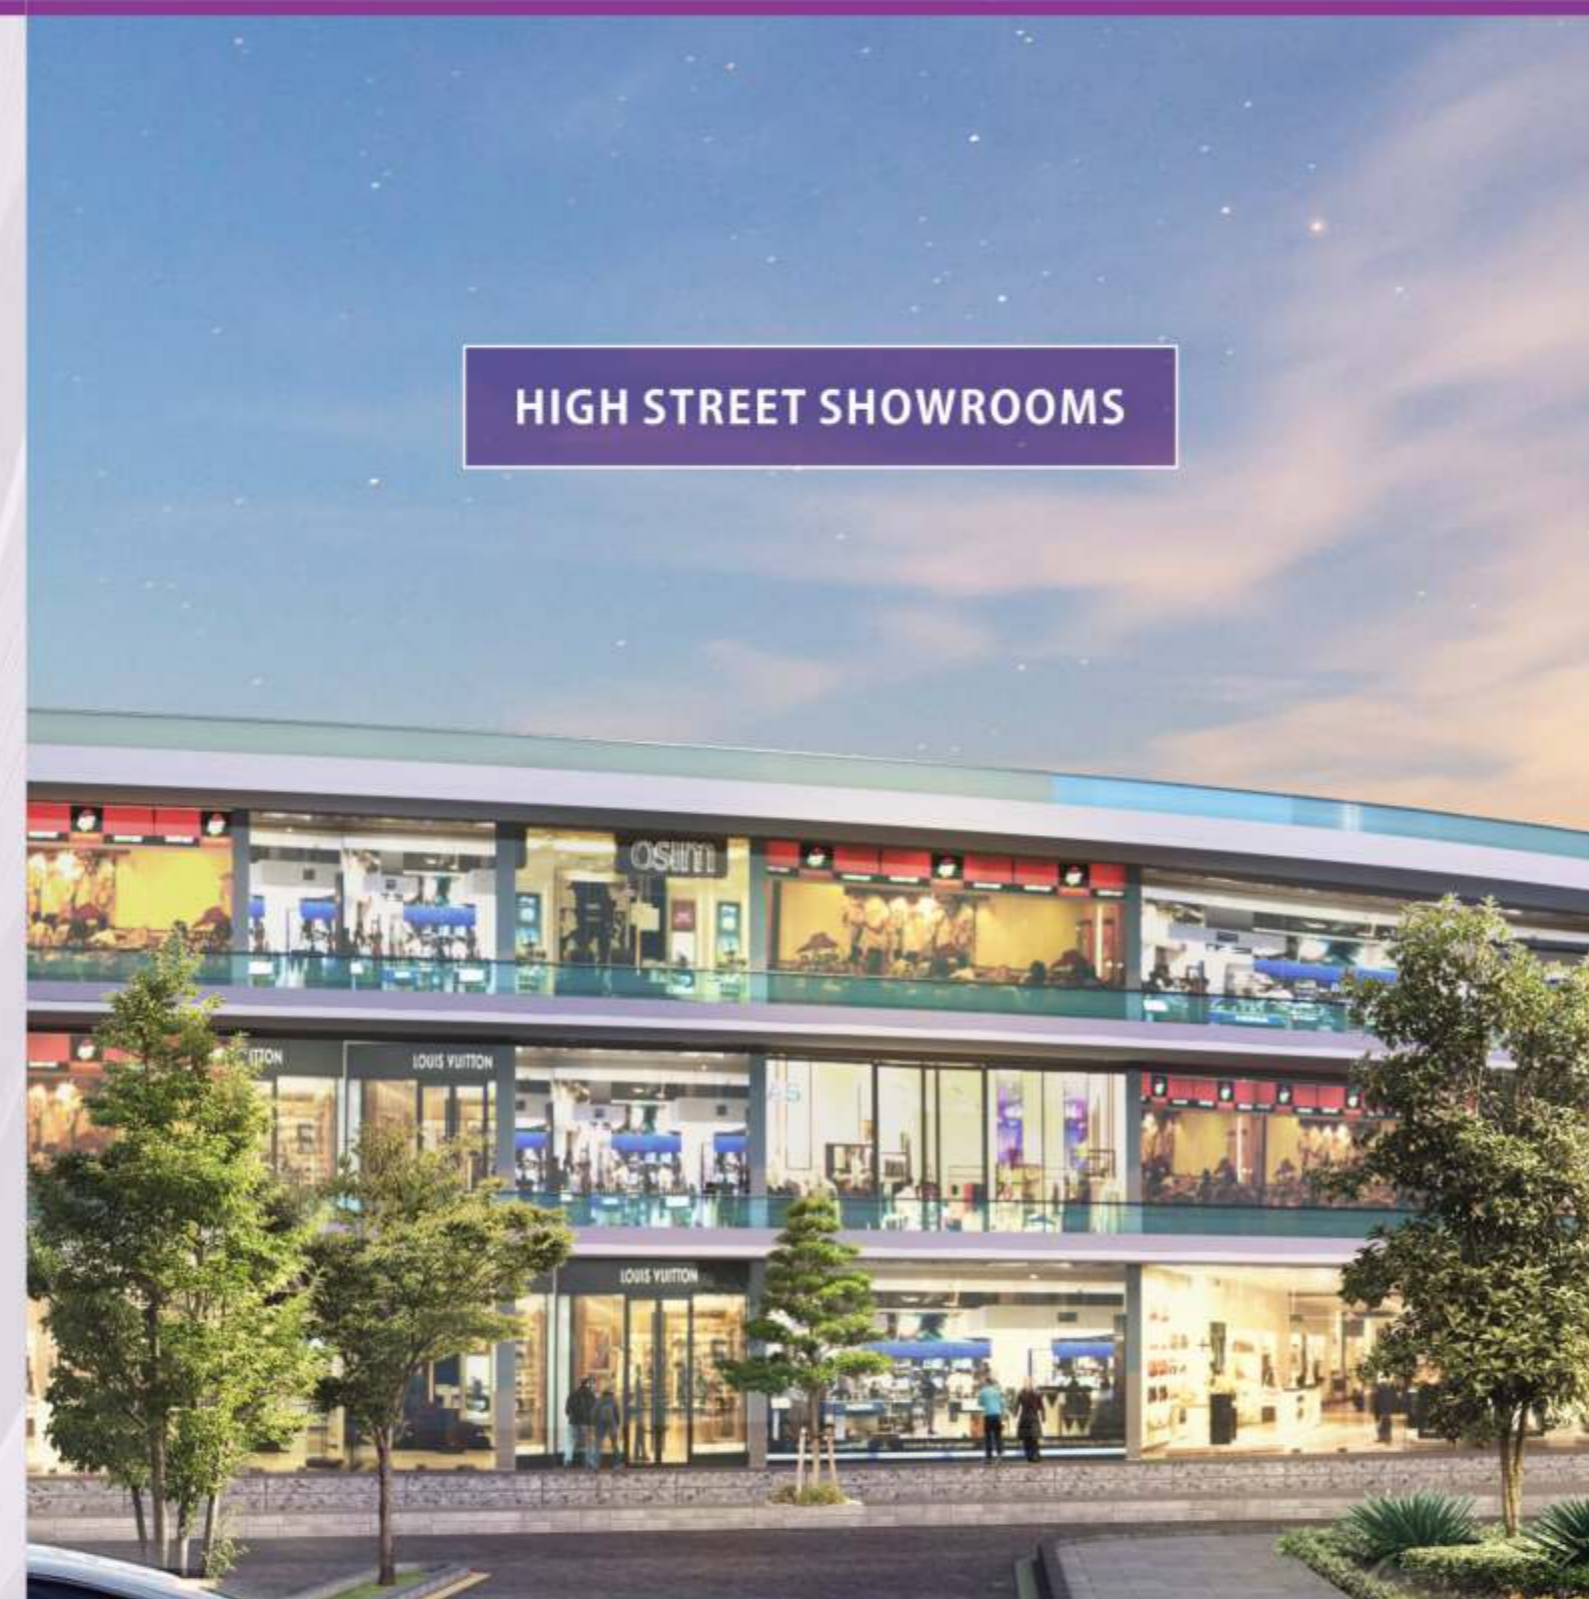

HIGH STREET SHOWROOMS